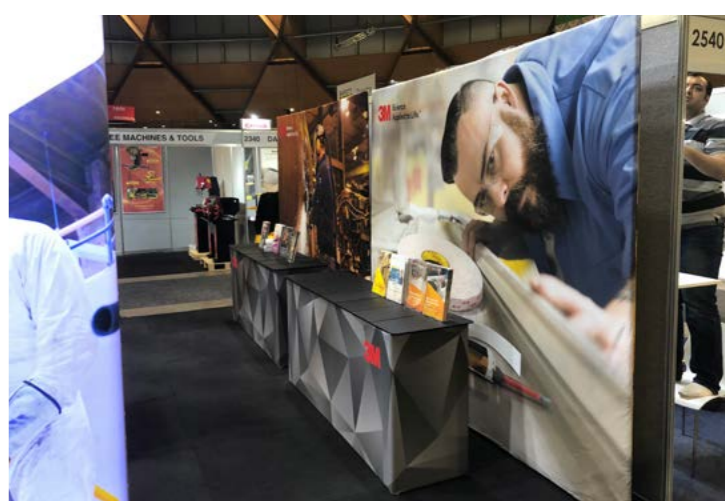

portable environments self install  
stretch fabric ROI interiors  
custom events activate detail  
trade show displays launch  
stage sets change agitate  
detail creative stretch fabric  
portable roadshows fabric structure launch  
rethink interiors experiential  
exhibits environments self install  
lightweight experiential design interiors  
fabric structures morphing blackout fabric  
ceiling treatments detail create interiors  
roadshows trade show displays morphing  
brainstorming sampling lycra  
stage sets activate interiors  
activate design planning sampling roadshows  
prototyping activate stretch fabric  
ROI stage sets stretch fabric self install  
trade show displays launch

# Design ideas

Exhibition Stands

**fabricated**

Elements ● Exhibits ● Events

EVENT BRANDING  
MULTIPLE USE

**EVENT BRANDING  
MULTIPLE USE**

**EVENT BRANDING  
MULTIPLE USE**

EVENT BRANDING  
MULTIPLE USE