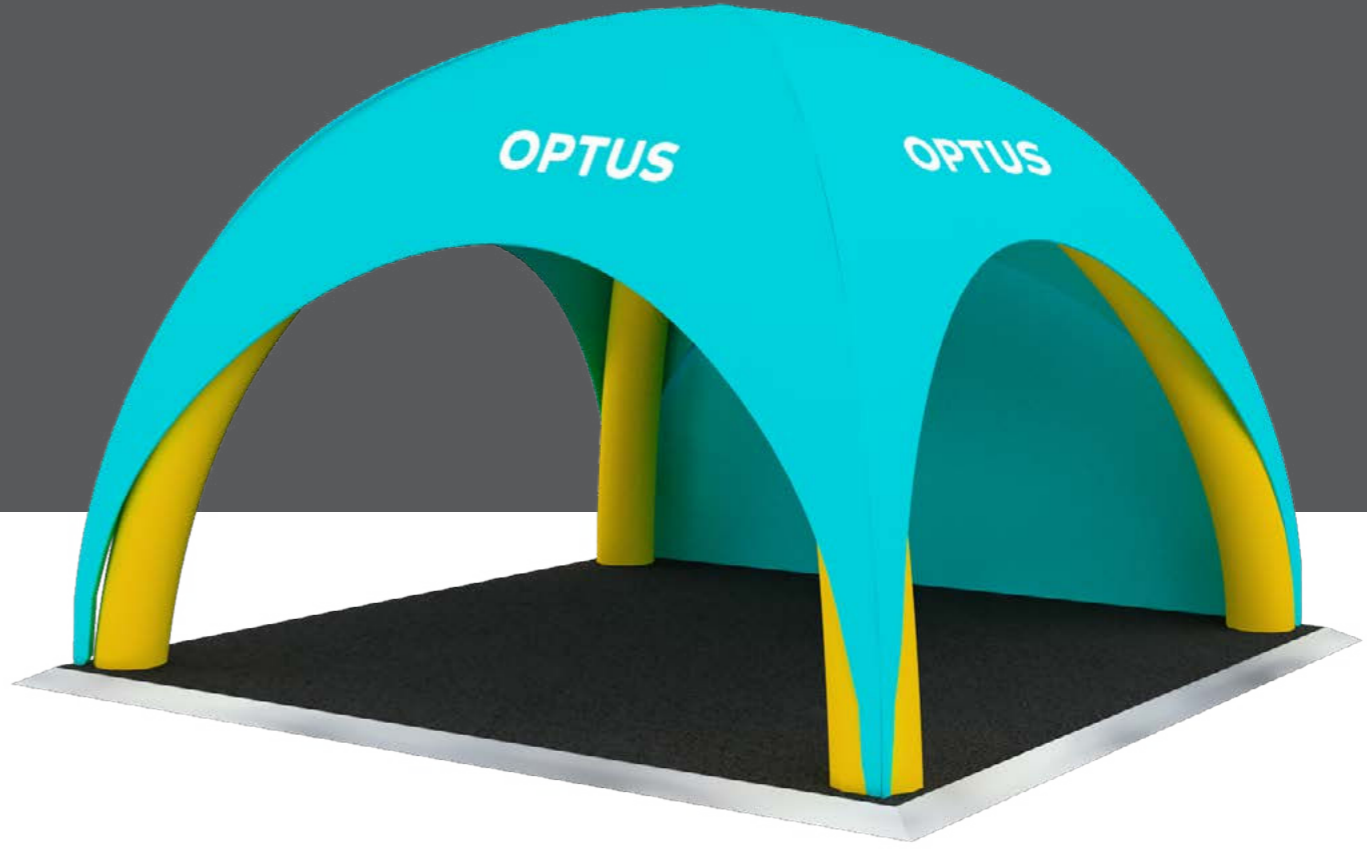

OPTUS

Proud industry members of

Check out what else we have to offer!