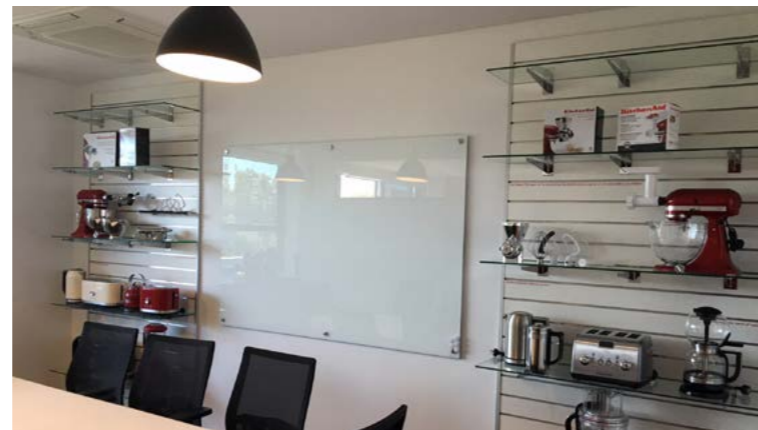

OFFICE AREA

WINDOW DISPLAY