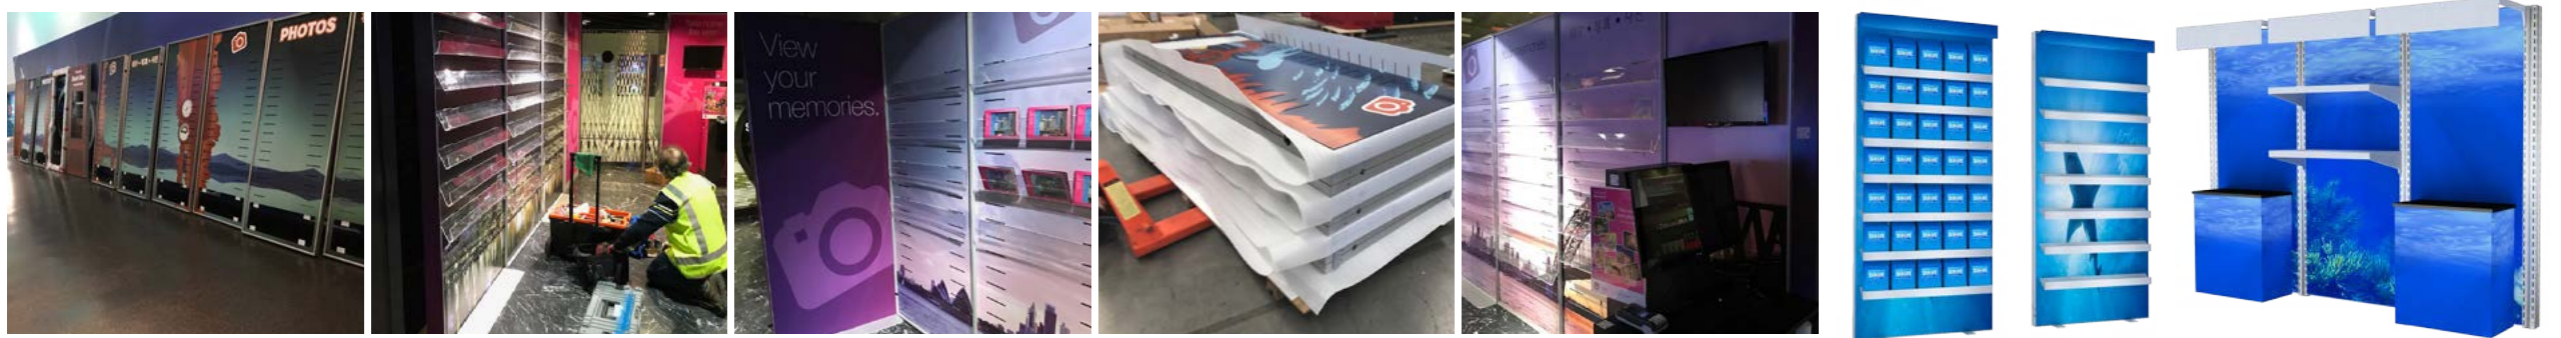

HEALTHY AND FRESH ROOM

WHITE TIE CORNER

BLACK TIE CORNER

BREAKFAST AND COFFEE ROOM

STAGE

STAIRCASE

HALLWAY/ARCHWAY

MAIN ROOM

OFFICE AREA

WINDOW DISPLAY

ROADSHOW EVENT BRANDING

Proud industry members of

Check out what else we have to offer!

FABRIC VELCROBANNERS WAYFINDINGS EVENT BRANDING

TENSIONED FABRIC WALLS COUNTERS

SILICON WELT WALLS