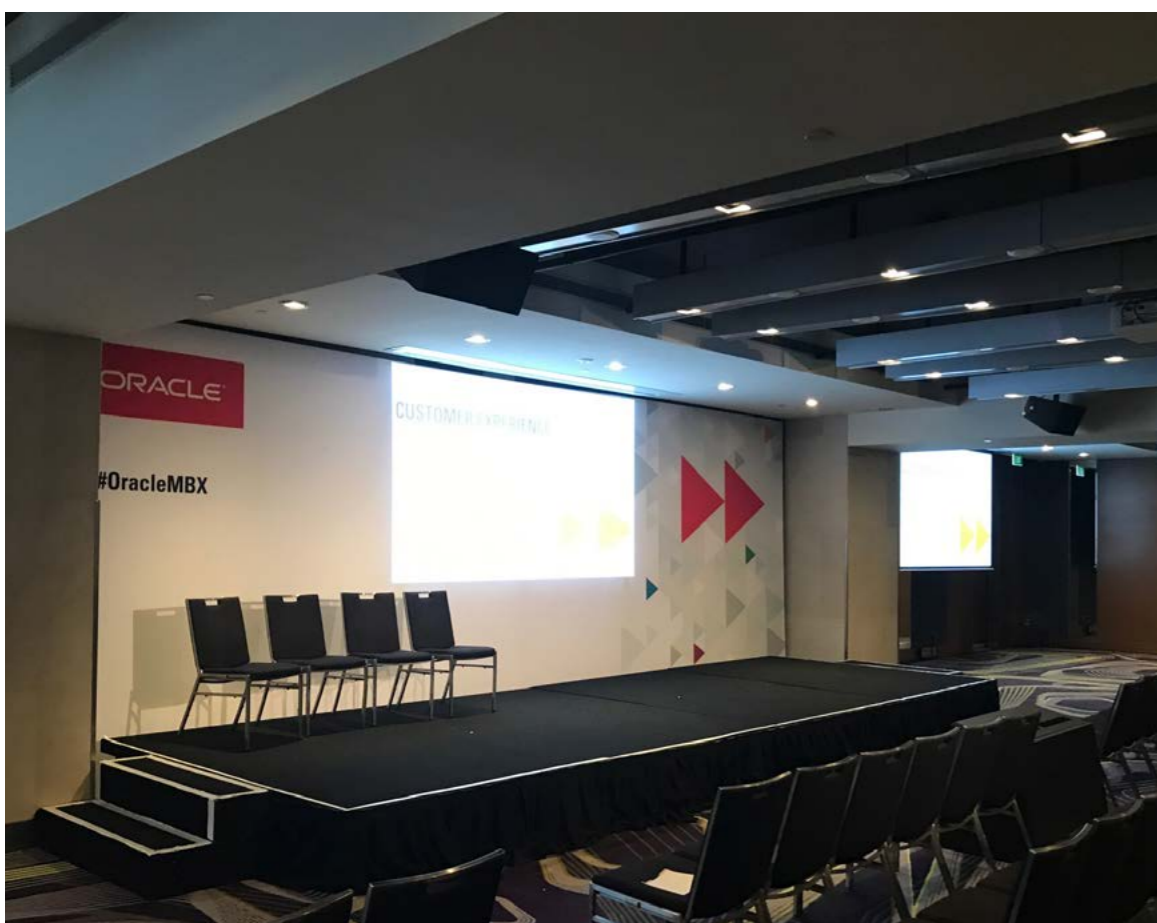

portable environments self install
stretch fabric ROI interiors
custom events activate detail
trade show displays launch
stage sets change agitate
detail creative stretch fabric
portable roadshows fabric structure launch
rethink interiors experiential
exhibits environments self install
lightweight experiential design interiors
fabric structures morphing blackout fabric
ceiling treatments detail create interiors
roadshows fabric ROI interiors
detail show displays morphing
prototyping activate
stage sets stretch fabric
activate design agitate pattern
prototyping activate roadshows 3D planning
ROI stage sets stretch fabric self install
trade show displays launch

Design ideas

- Event Work
- Stage set
- Popup

Internet Zone

Revolving this area is as simple as a decal across the back wall.

Empty Space (Formerly Next Generation Check-in) rebrand to Innovation Space

This area is currently underutilised holding the A330 training rig until being moved into the '13'. This Zone has the potential to be a celebration of Qantas innovation, using a newly developed 'brand' that could also be rebranded and added to at any time. It is here we could call out all of the Qantas success and innovations, using the pillars for a variety of themes.

Check out what else we have to offer!

SILICON WELT WALL BRANDING

IN HOUSE EVENT BRANDING

Proud industry members of

Check out what else we have to offer!

TOTAL
EVENT
BRANDING

OVER 200 Sqmm
SILICON EDGED GRAPHICS
6 ROOMS