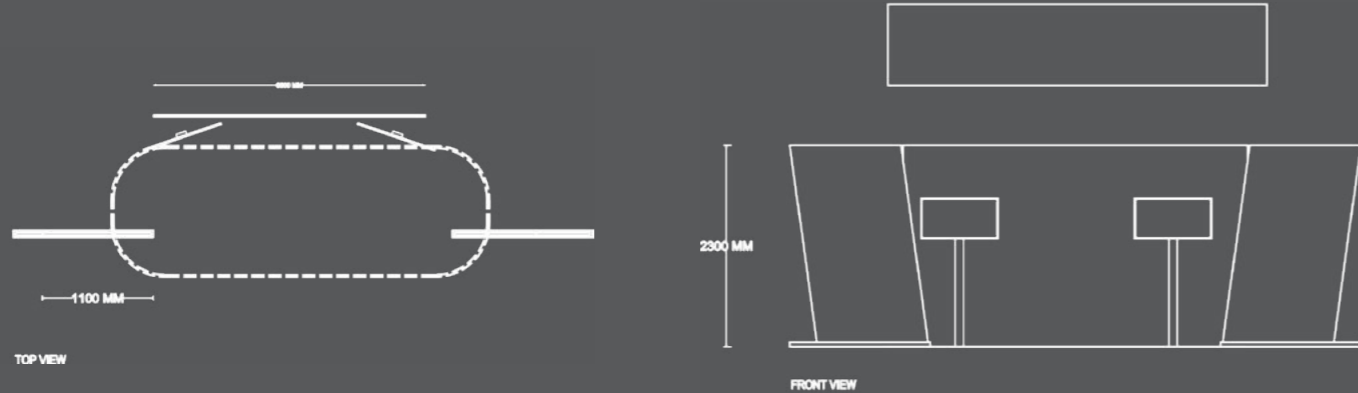

Internet Zone

Revolving this area is as simple as a decal across the back wall.

Empty Space (Formerly Next Generation Check-in) rebrand to Innovation Space

This area is currently underutilised holding the A330 training rig until being moved into the '13'. This Zone has the potential to be a celebration of Qantas innovation, using a newly developed 'brand' that could also be rebranded and added to at any time. It is here we could call out all of the Qantas success and innovations, using the pillars for a variety of themes.

Entrance and Corridor

Use material and shape to form and soften the entrance, whilst also making the area versatile, with the ability to change the Banners out easily.