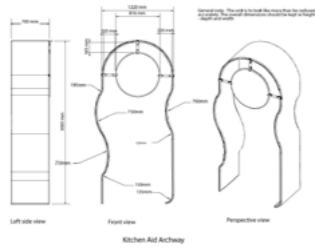

HEALTHY AND FRESH ROOM

WHITE TIE CORNER

BLACK TIE CORNER

BREAKFAST AND COFFEE ROOM

STAGE

STAIRCASE

HALLWAY/ARCHWAY

MAIN ROOM