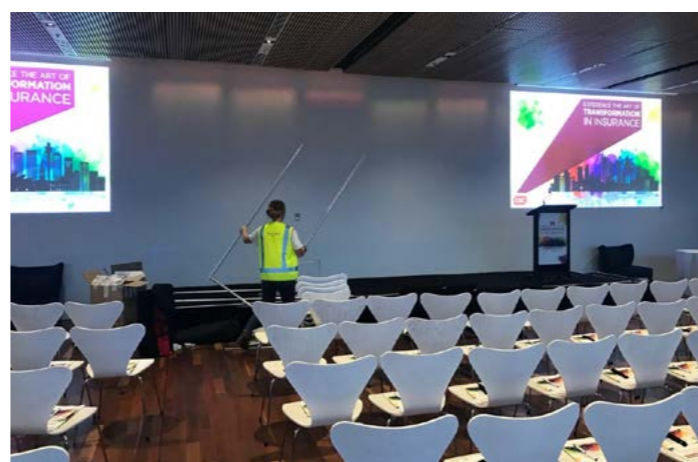

STAGE SET
MULTIPLE REUSE