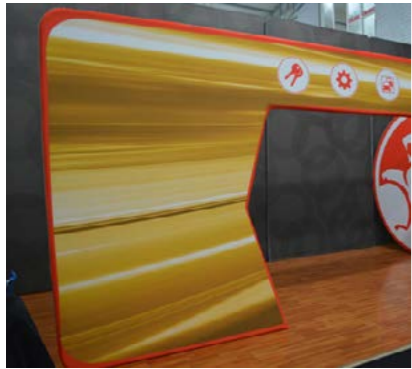

Check out what else we have to offer!

2350 MM

**MULTIPLE
EVENT
REUSE**

**POPUP
SHOWROOM
CONCEPT**

Wrap with Love

STAGE BACKDROP

Proud industry members of

Check out what else we have to offer!