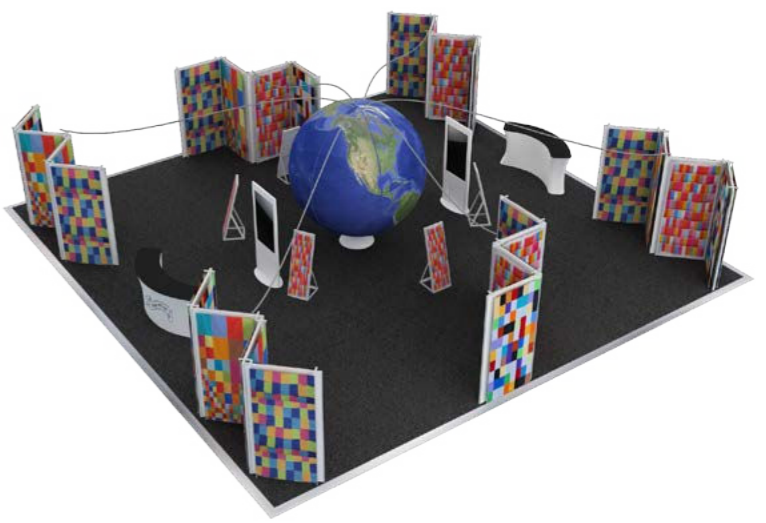

Wrap with Love