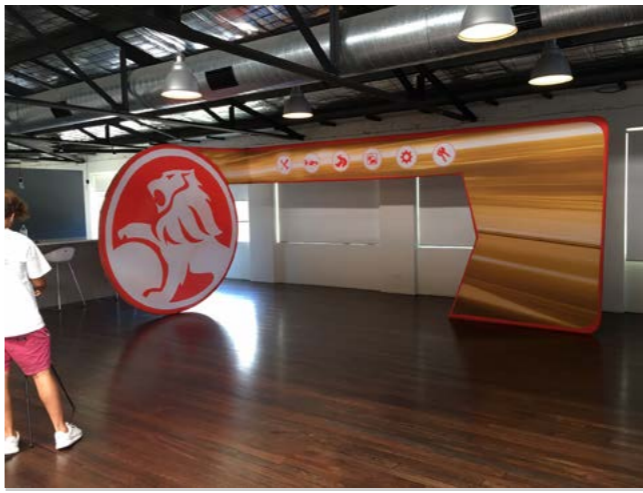

**POPUP
SHOWROOM
CONCEPT**