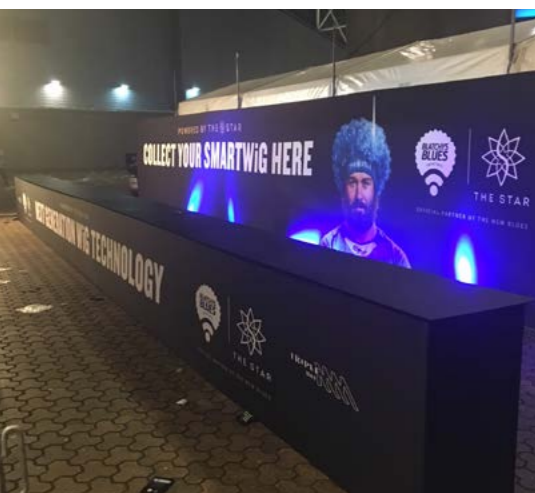

Design ideas

- Event Work
- Stage set
- Popup

Internet Zone

Revolving this area is as simple as a decal across the back wall.

Empty Space (Formerly Next Generation Check-in) rebrand to Innovation Space

This area is currently underutilised holding the A330 training rig until being moved into the '13'. This Zone has the potential to be a celebration of Qantas innovation, using a newly developed 'brand' that could also be rebranded and added to at any time. It is here we could call out all of the Qantas success and innovations, using the pillars for a variety of themes.

Entrance and Corridor

Use material and shape to form and soften the entrance, whilst also making the area versatile, with the ability to change the Banners out easily.

Proud industry members of

Check out what else we have to offer!

HEALTHY AND FRESH ROOM

WHITE TIE CORNER

BLACK TIE CORNER

BREAKFAST AND COFFEE ROOM

STAGE

STAIRCASE

HALLWAY/ARCHWAY

MAIN ROOM