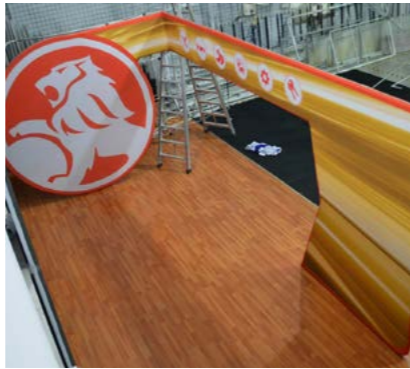

Check out what else we have to offer!

2350 MM

**MULTIPLE
EVENT
REUSE**

**POPUP
SHOWROOM
CONCEPT**

Wrap with Love

STAGE BACKDROP

Proud industry members of

Check out what else we have to offer!