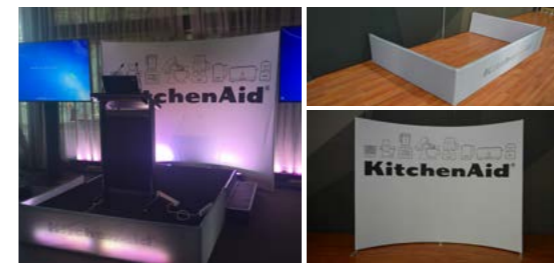

HEALTHY AND FRESH ROOM

WHITE TIE CORNER

BLACK TIE CORNER

BREAKFAST AND COFFEE ROOM

STAGE

STAIRCASE

HALLWAY/ARCHWAY

MAIN ROOM