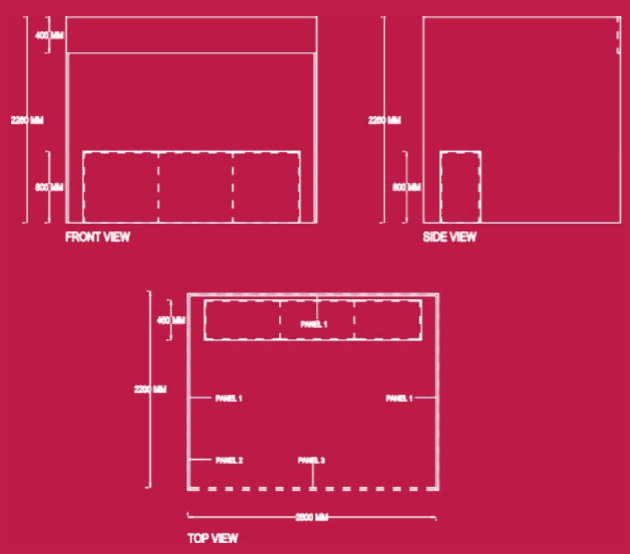

Check out what else we have to offer!

2350 MM

**MULTIPLE
EVENT
REUSE**

**POPUP
SHOWROOM
CONCEPT**

Wrap with Love

STAGE BACKDROP

Proud industry members of

Check out what else we have to offer!