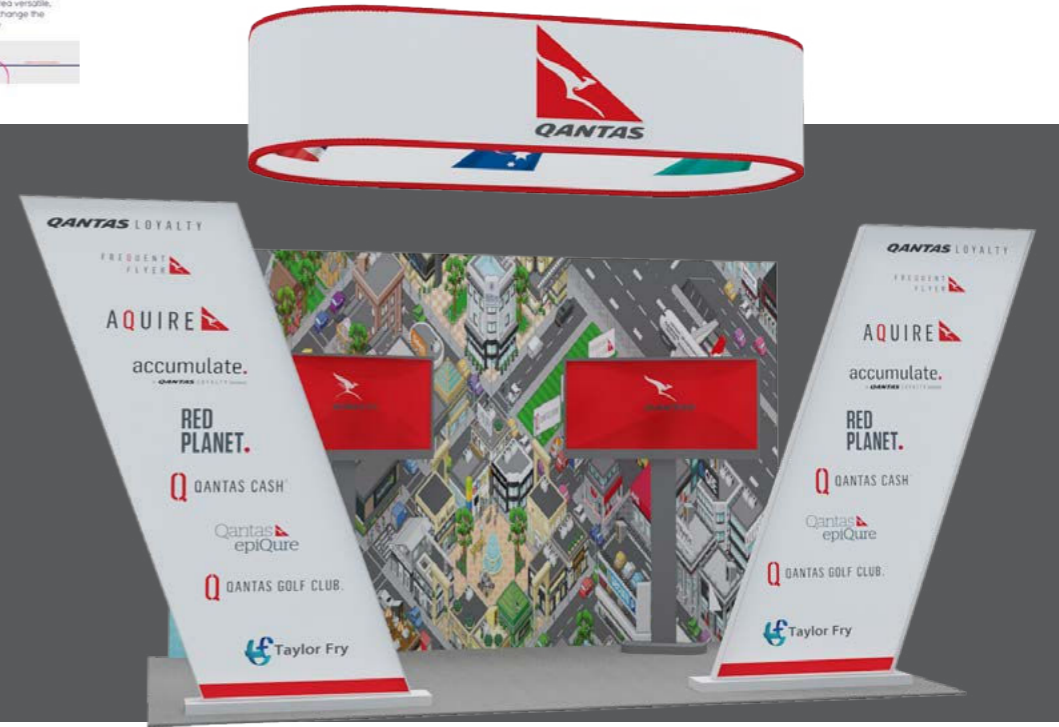

Internet Zone

Revolving this area is as simple as a decal across the back wall.

Empty Space (Formerly Next Generation Check-in) rebrand to Innovation Space

This area is currently underutilised holding the A330 training rig until being moved into the '13'. This Zone has the potential to be a celebration of Qantas innovation, using a newly developed 'brand' that could also be rebranded and added to at any time. It is here we could call out all of the Qantas success and innovations, using the pillars for a variety of themes.

Entrance and Corridor

Use material and shape to form and soften the entrance, whilst also making the area versatile, with the ability to change the Banners out easily.