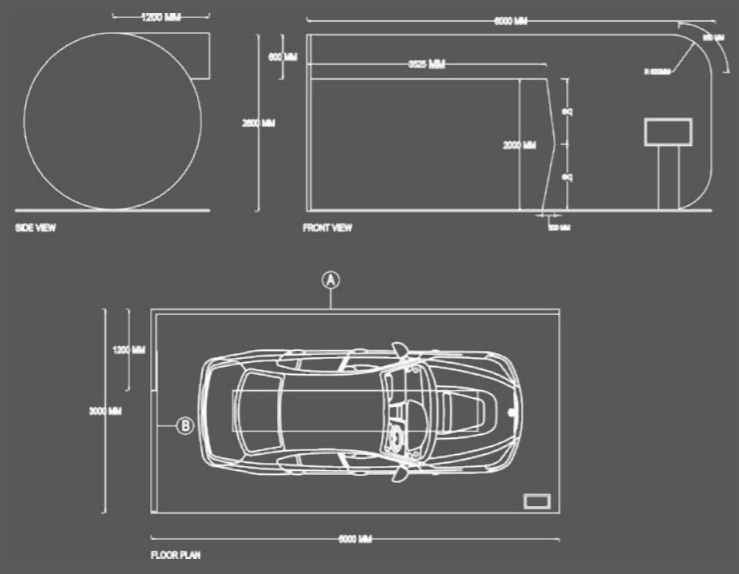

Check out what else we have to offer!

2350 MM

**MULTIPLE
EVENT
REUSE**

**POPUP
SHOWROOM
CONCEPT**

Wrap with Love

STAGE BACKDROP

Proud industry members of

Check out what else we have to offer!