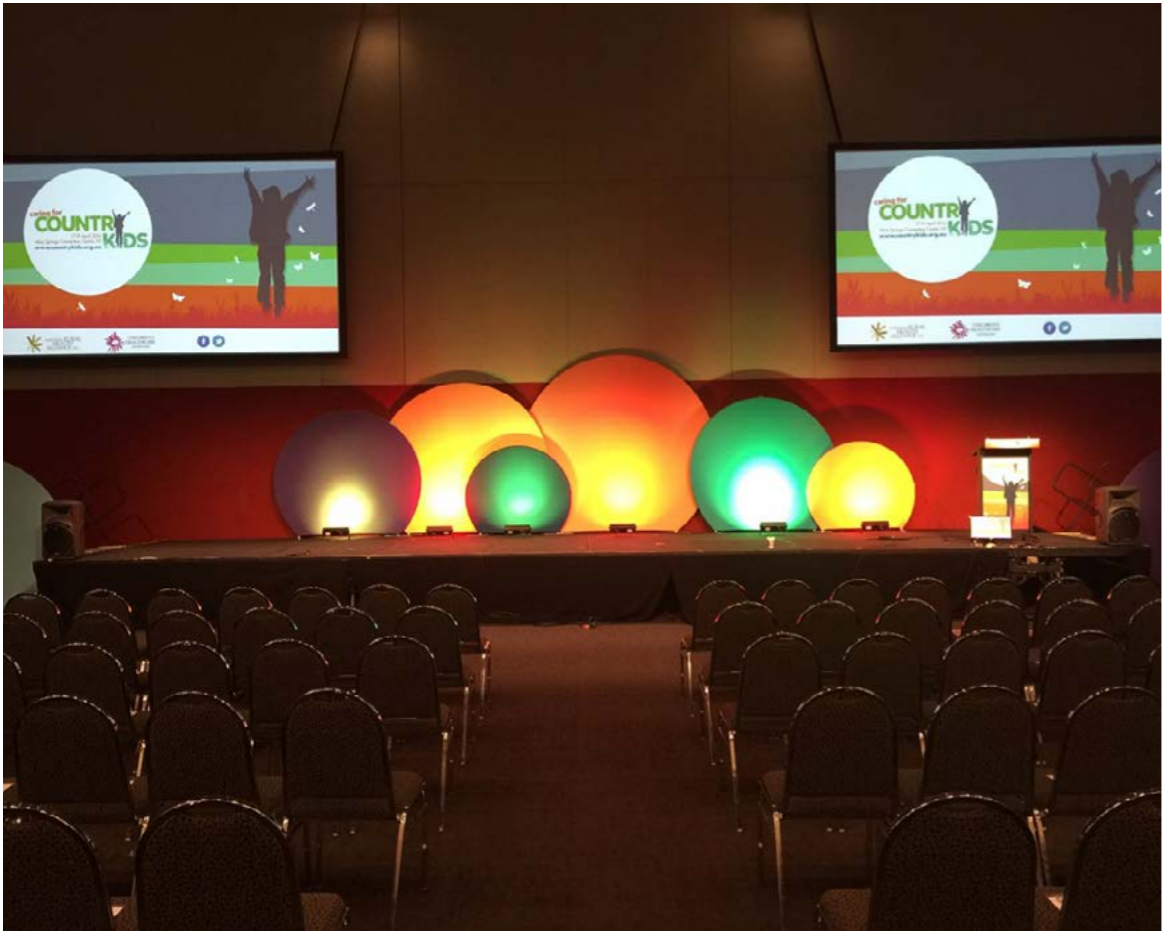

STAGE SET
MEDIA WALLS
NATIONAL ROADSHOW