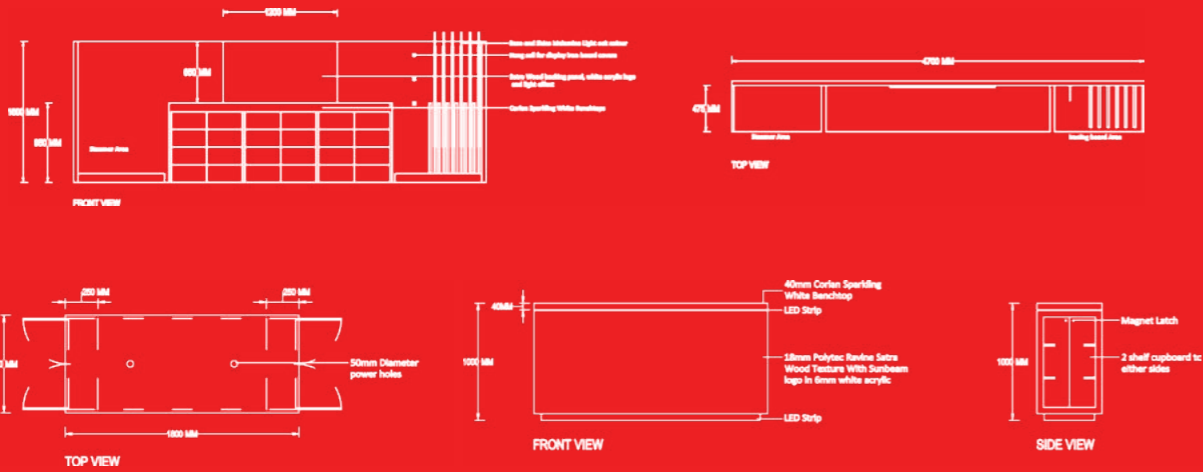

Proud industry members of

Check out what else we have to offer!