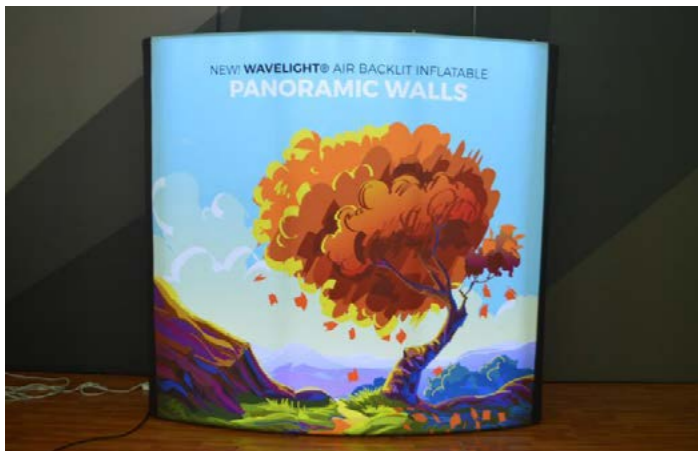

Inflatables

Proud industry members of

Check out what else we have to offer!