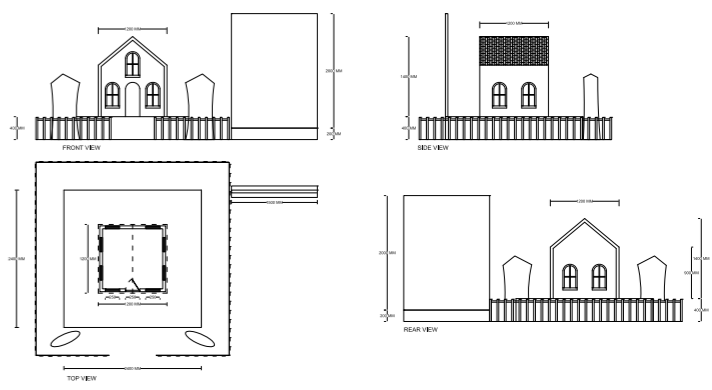

Check out what else we have to offer!

2350 MM

**MULTIPLE
EVENT
REUSE**

**POPUP
SHOWROOM
CONCEPT**

Wrap with Love

STAGE BACKDROP

Proud industry members of

Check out what else we have to offer!