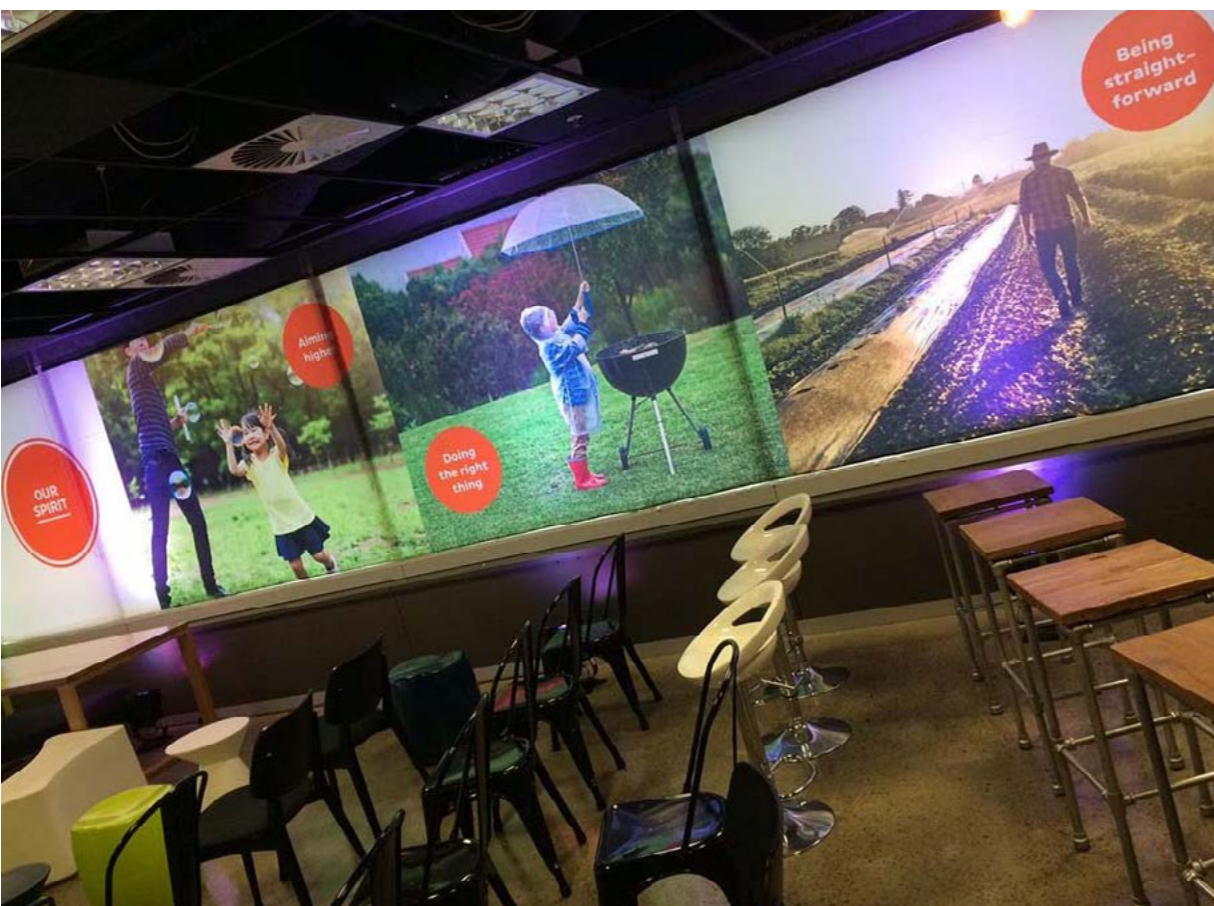

IN HOUSE EVENT BRANDING