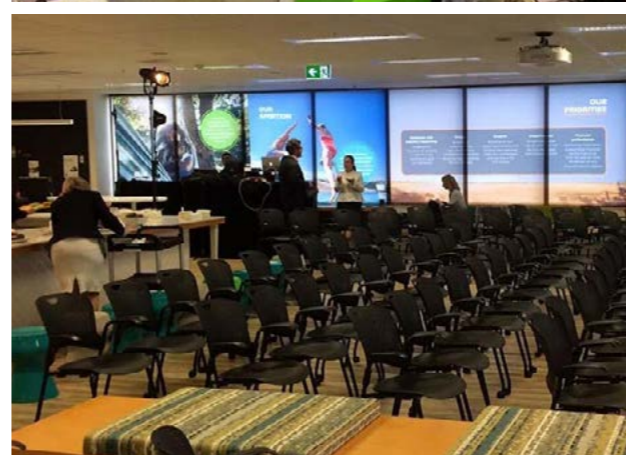

portable environments self install
stretch fabric ROI interiors
custom events activate detail
trade show displays launch
stage sets change agitate
detail creative stretch fabric
portable roadshows fabric structure launch
rethink interiors experiential
exhibits environments self install
lightweight experiential design interiors
fabric structures morphing blackout fabric
ceiling treatments detail create interiors
roadshows fabric ROI interiors
detail show displays morphing
prototyping activate
stage sets stretch fabric
activate design agitate pattern
prototyping activate roadshows 3D planning
ROI stage sets stretch fabric self install
trade show displays launch

Design ideas

- Event Work
- Stage set
- Popup

Internet Zone

Revolving this area is as simple as a decal across the back wall.

Empty Space (Formerly Next Generation Check-in) rebrand to Innovation Space

This area is currently underutilised holding the A330 training rig until being moved into the '13'. This Zone has the potential to be a celebration of Qantas innovation, using a newly developed 'brand' that could also be rebranded and added to at any time. It is here we could call out all of the Qantas success and innovations, using the pillars for a variety of themes.

Check out what else we have to offer!

SILICON WELT WALL BRANDING

IN HOUSE EVENT BRANDING

Proud industry members of

Check out what else we have to offer!

TOTAL
EVENT
BRANDING

OVER 200 Sqmm
SILICON EDGED GRAPHICS
6 ROOMS