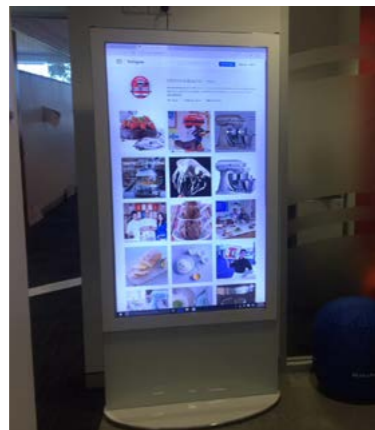

Design ideas

- Event Work
- Stage set
- Popup

Internet Zone

Revolving this area is as simple as a decal across the back wall.

Empty Space (Formerly Next Generation Check-in) rebrand to Innovation Space

This area is currently underutilised holding the A330 training rig until being moved into the '13'. This Zone has the potential to be a celebration of Qantas innovation, using a newly developed 'brand' that could also be rebranded and added to at any time. It is here we could call out all of the Qantas success and innovations, using the pillars for a variety of themes.

HEALTHY AND FRESH ROOM

WHITE TIE CORNER

BLACK TIE CORNER

BREAKFAST AND COFFEE ROOM

STAGE

STAIRCASE

HALLWAY/ARCHWAY

MAIN ROOM

OFFICE AREA

WINDOW DISPLAY

ROADSHOW EVENT BRANDING

Proud industry members of

Check out what else we have to offer!

FABRIC VELCROBANNERS WAYFINDINGS EVENT BRANDING

TENSIONED FABRIC WALLS COUNTERS

SILICON WELT WALLS