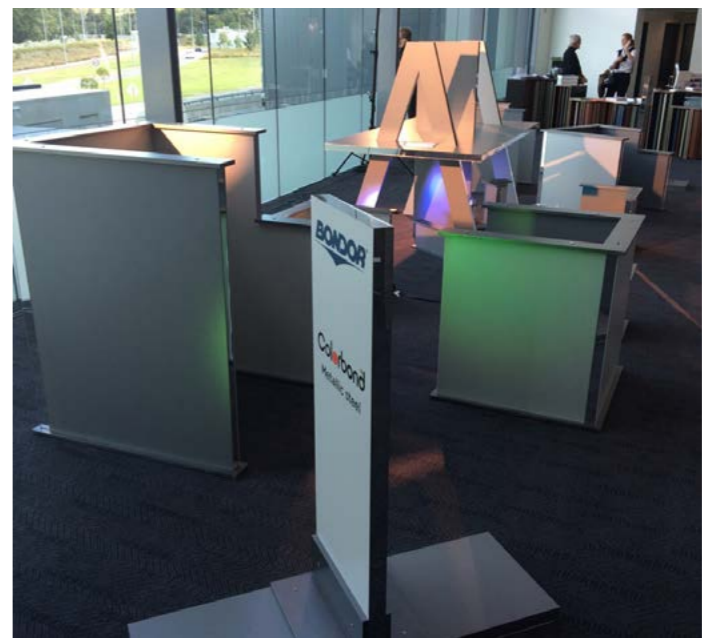

BONDOR

ZOKOKO
Artisan Chocolat

britax

B-O-B

Steelcraft

Proud industry members of

Check out what else we have to offer!