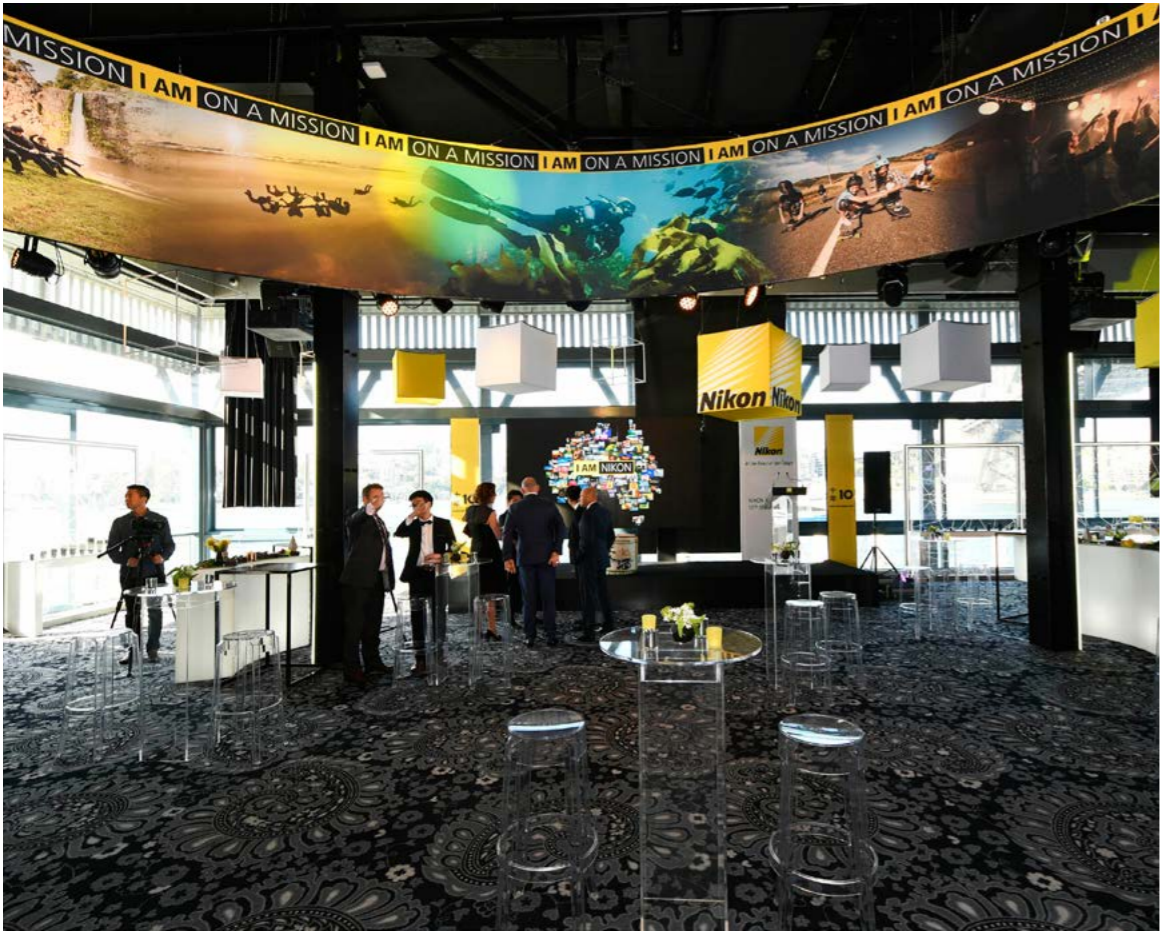

EVENT BRANDING