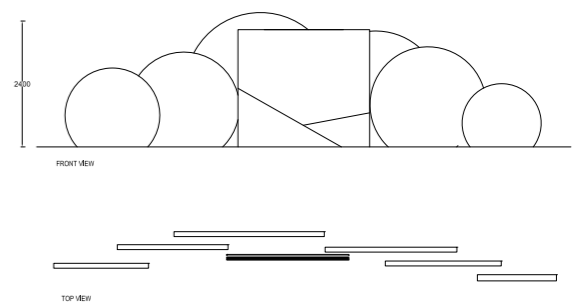

STAGE SET
MULTIPLE REUSE