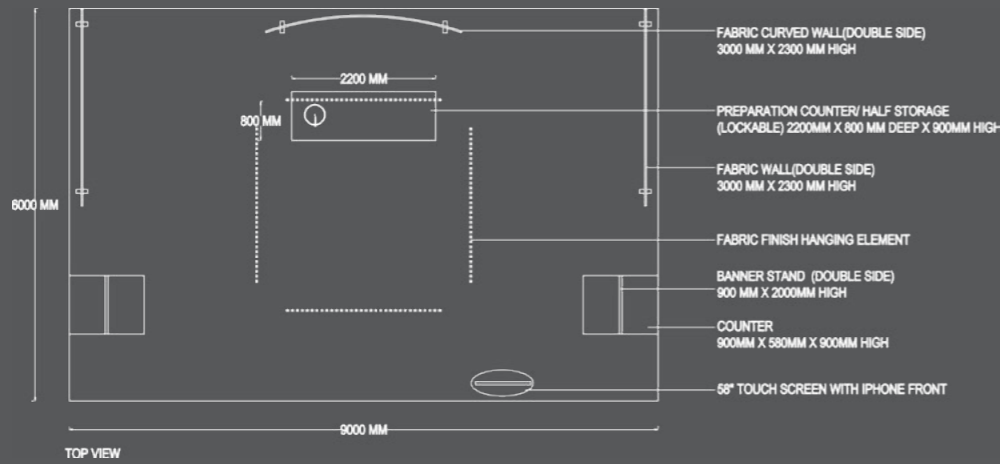

HEALTHY AND FRESH ROOM

WHITE TIE CORNER

BLACK TIE CORNER

BREAKFAST AND COFFEE ROOM

STAGE

STAIRCASE

HALLWAY/ARCHWAY

MAIN ROOM