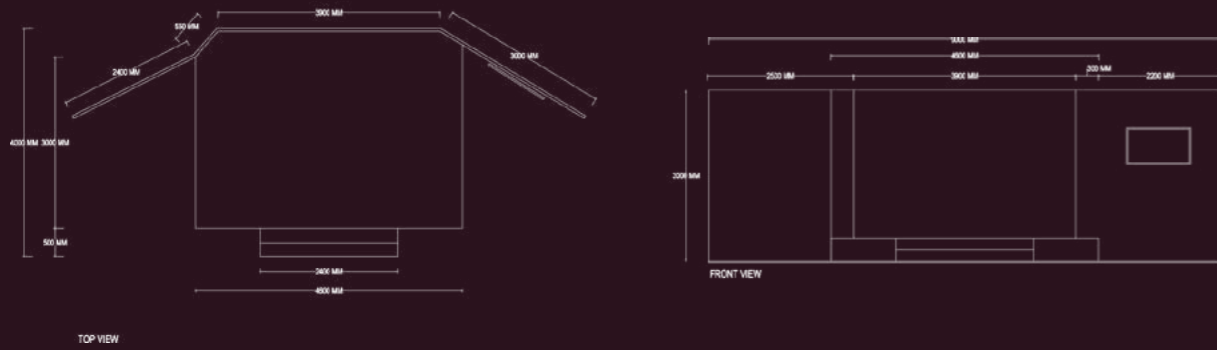

Check out what else we have to offer!

2350 MM

**MULTIPLE
EVENT
REUSE**

**POPUP
SHOWROOM
CONCEPT**

Wrap with Love

STAGE BACKDROP

Proud industry members of

Check out what else we have to offer!