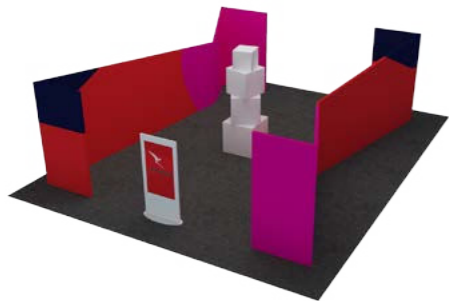

Design ideas

- Event Work
- Stage set
- Popup

Internet Zone

Revolving this area is as simple as a decal across the back wall.

Empty Space (Formerly Next Generation Check-in) rebrand to Innovation Space

This area is currently underutilised holding the A330 training rig until being moved into the '13'. This Zone has the potential to be a celebration of Qantas innovation, using a newly developed 'brand' that could also be rebranded and added to at any time. It is here we could call out all of the Qantas success and innovations, using the pillars for a variety of themes.

Entrance and Corridor

Use material and shape to form and soften the entrance, whilst also making the area versatile, with the ability to change the Banners out easily.

Proud industry members of

Check out what else we have to offer!

HEALTHY AND FRESH ROOM

WHITE TIE CORNER

BLACK TIE CORNER

BREAKFAST AND COFFEE ROOM

STAGE

STAIRCASE

HALLWAY/ARCHWAY

MAIN ROOM