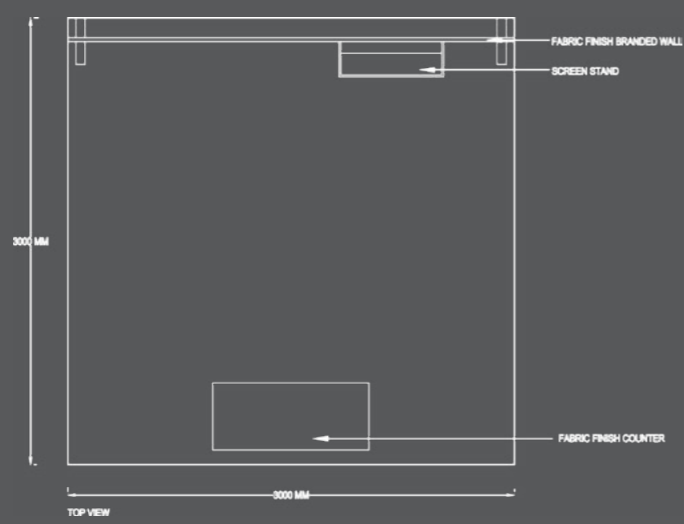

Check out what else we have to offer!

2350 MM

**MULTIPLE
EVENT
REUSE**

**POPUP
SHOWROOM
CONCEPT**

Wrap with Love

STAGE BACKDROP

Proud industry members of

Check out what else we have to offer!