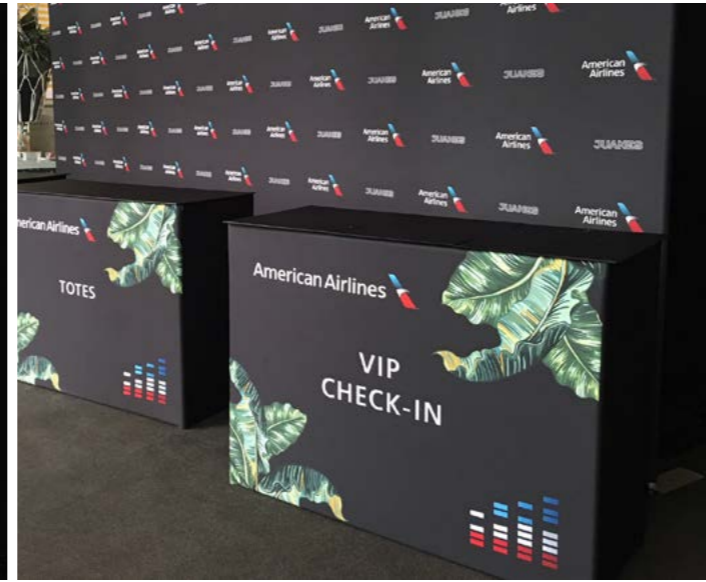

HEALTHY AND FRESH ROOM

WHITE TIE CORNER

BLACK TIE CORNER

BREAKFAST AND COFFEE ROOM

STAGE

STAIRCASE

HALLWAY/ARCHWAY

MAIN ROOM

OFFICE AREA

WINDOW DISPLAY

ROADSHOW EVENT BRANDING

Proud industry members of

Check out what else we have to offer!

FABRIC VELCROBANNERS WAYFINDINGS EVENT BRANDING

TENSIONED FABRIC WALLS COUNTERS

SILICON WELT WALLS