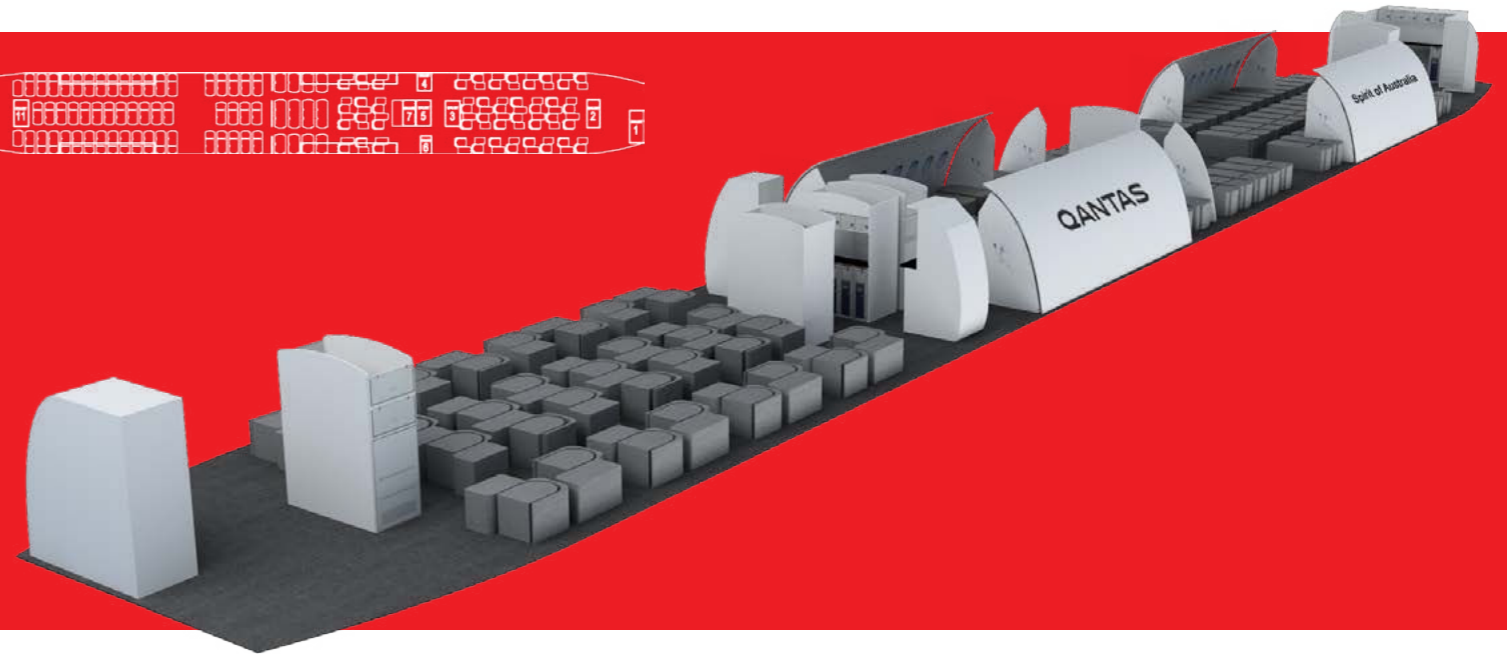

Design ideas

- Event Work
- Stage set
- Popup

Internet Zone

Revolving this area is as simple as a decal across the back wall.

Empty Space (Formerly Next Generation Check-in) rebrand to Innovation Space

This area is currently underutilised holding the A330 training rig until being moved into the '13'. This Zone has the potential to be a celebration of Qantas innovation, using a newly developed 'brand' that could also be rebranded and added to at any time. It is here we could call out all of the Qantas success and innovations, using the pillars for a variety of themes.