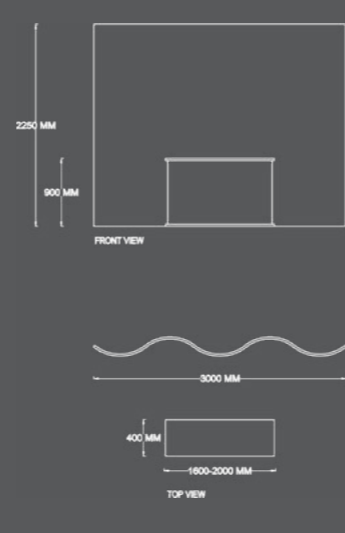

Check out what else we have to offer!

2350 MM

**MULTIPLE
EVENT
REUSE**

**POPUP
SHOWROOM
CONCEPT**

Wrap with Love

STAGE BACKDROP

Proud industry members of

Check out what else we have to offer!