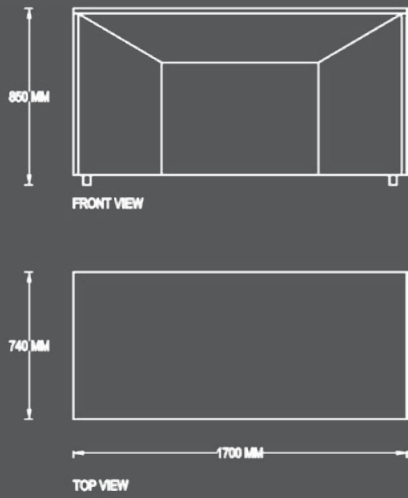

Proud industry members of

Check out what else we have to offer!