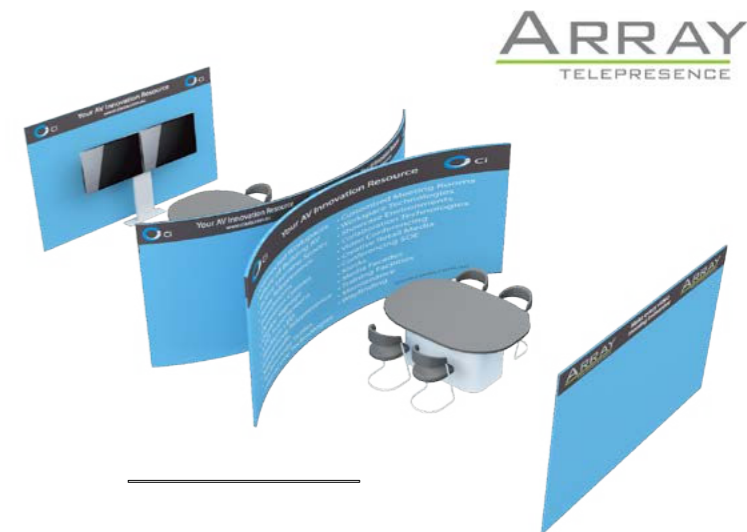

Check out what else we have to offer!

2350 MM

**MULTIPLE
EVENT
REUSE**

**POPUP
SHOWROOM
CONCEPT**

Wrap with Love

STAGE BACKDROP

Proud industry members of

Check out what else we have to offer!